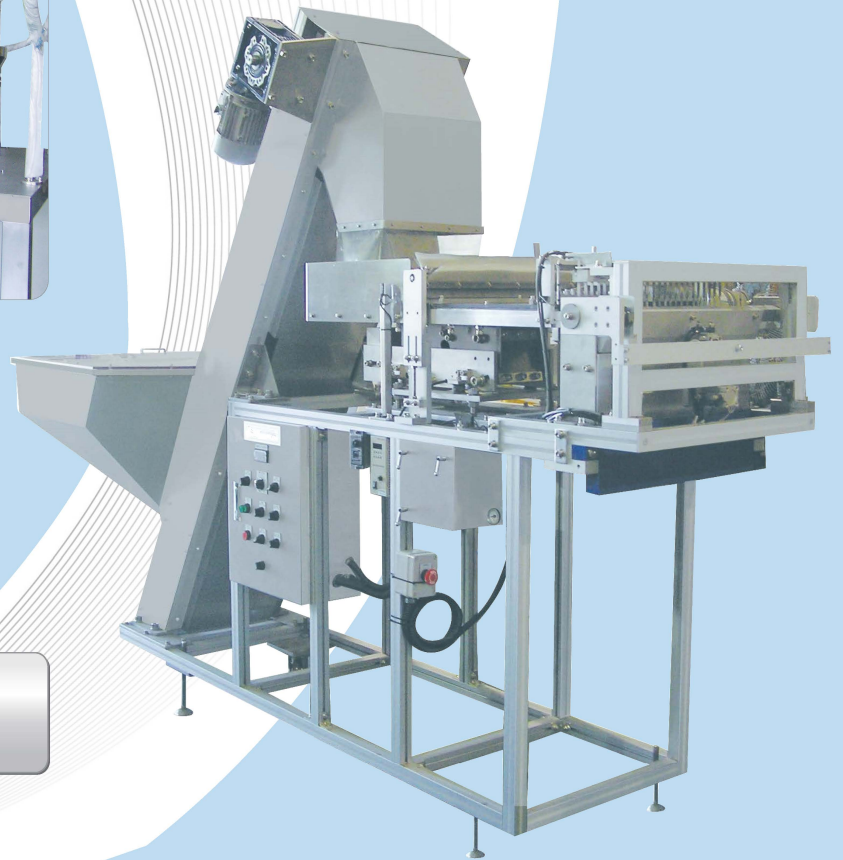

Hopper

Hopper System

**Hopper for Refinement
(Dust treatment device)**

**Meat ball feeding system
(12 lanes)**

**Hopper System
(Automobile plug)**

kingland

Ramen Soup Base Feeding System (Frame and safety fence)

Multi-Lanes Supply System

- Cosmetics sample containers
- Shampoo containers
- Blood collecting tube
- In case that other multi-lanes supply is required

Herb-Q feeding system (3 lanes and 3 holes system) For manual loading